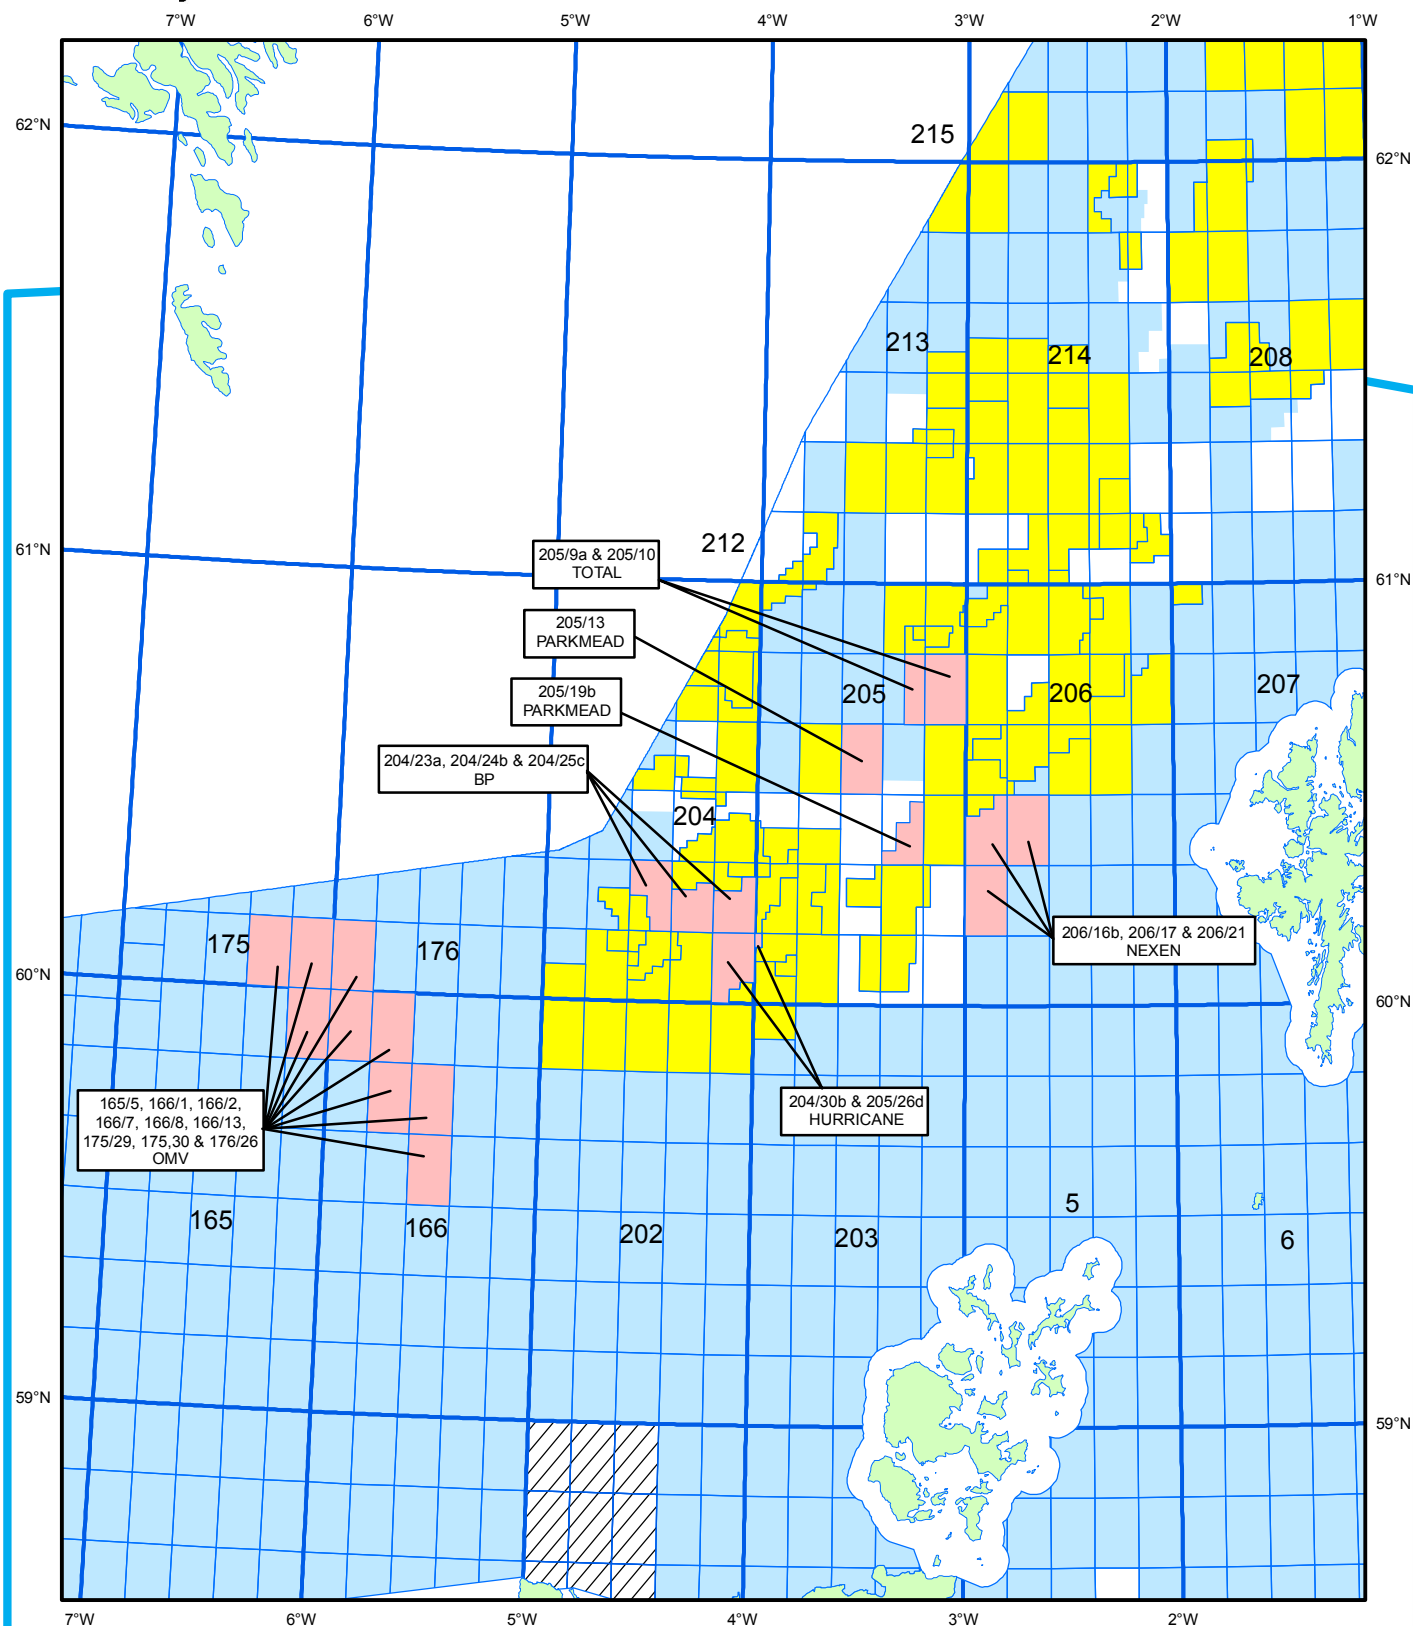

Oil & Gas Authority

UK Continental Shelf 28th Round of Offshore Licensing Map 1 West of Shetlands Area

OGL
 © Crown copyright 2015
 You may re-use this information (not including logos) free of charge in any format or medium, under the terms of the Open Government Licence.
 To view this licence, visit www.nationalarchives.gov.uk/doc/open-government-licence/version/3/ or write to the Information Policy Team, The National Archives, Kew, London TW9 4DU, or email: psi@nationalarchives.gsi.gov.uk.
 Any enquiries regarding this publication should be sent to us at john.seabourn@og.a.gsi.gov.uk.

- 28rd Blocks potential awards 2015
- Blocks currently under licence
- Blocks on Offer
- Excluded blocks

Quadrants & Blocks				
1	2	3	4	5
6	7	8	9	10
11	12	13	14	15
16	17	18	19	20
21	22	23	24	25
26	27	28	29	30