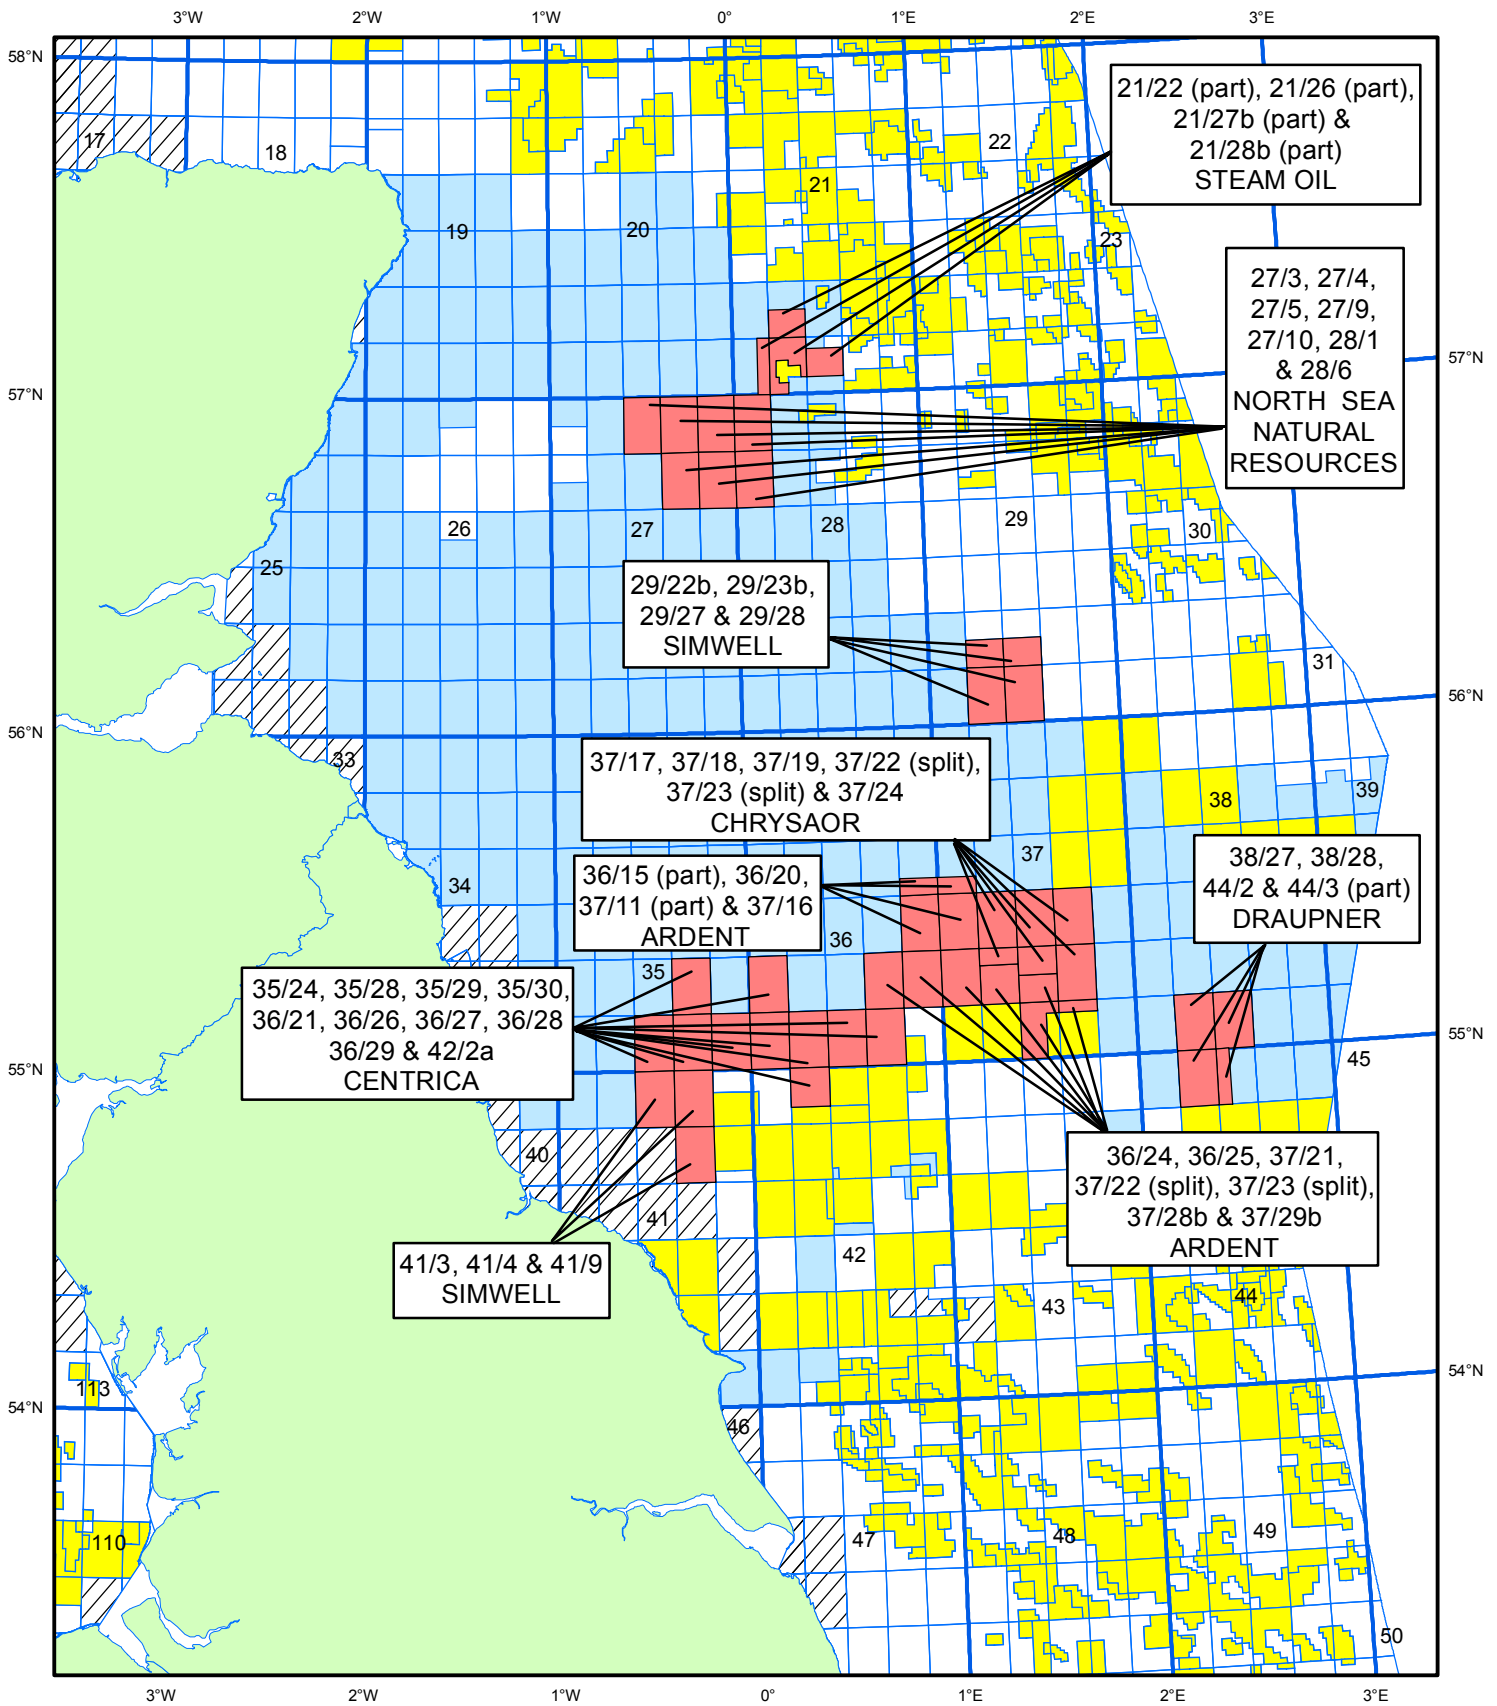

UK Continental Shelf 29th Round of Offshore Licensing Mid North Sea High