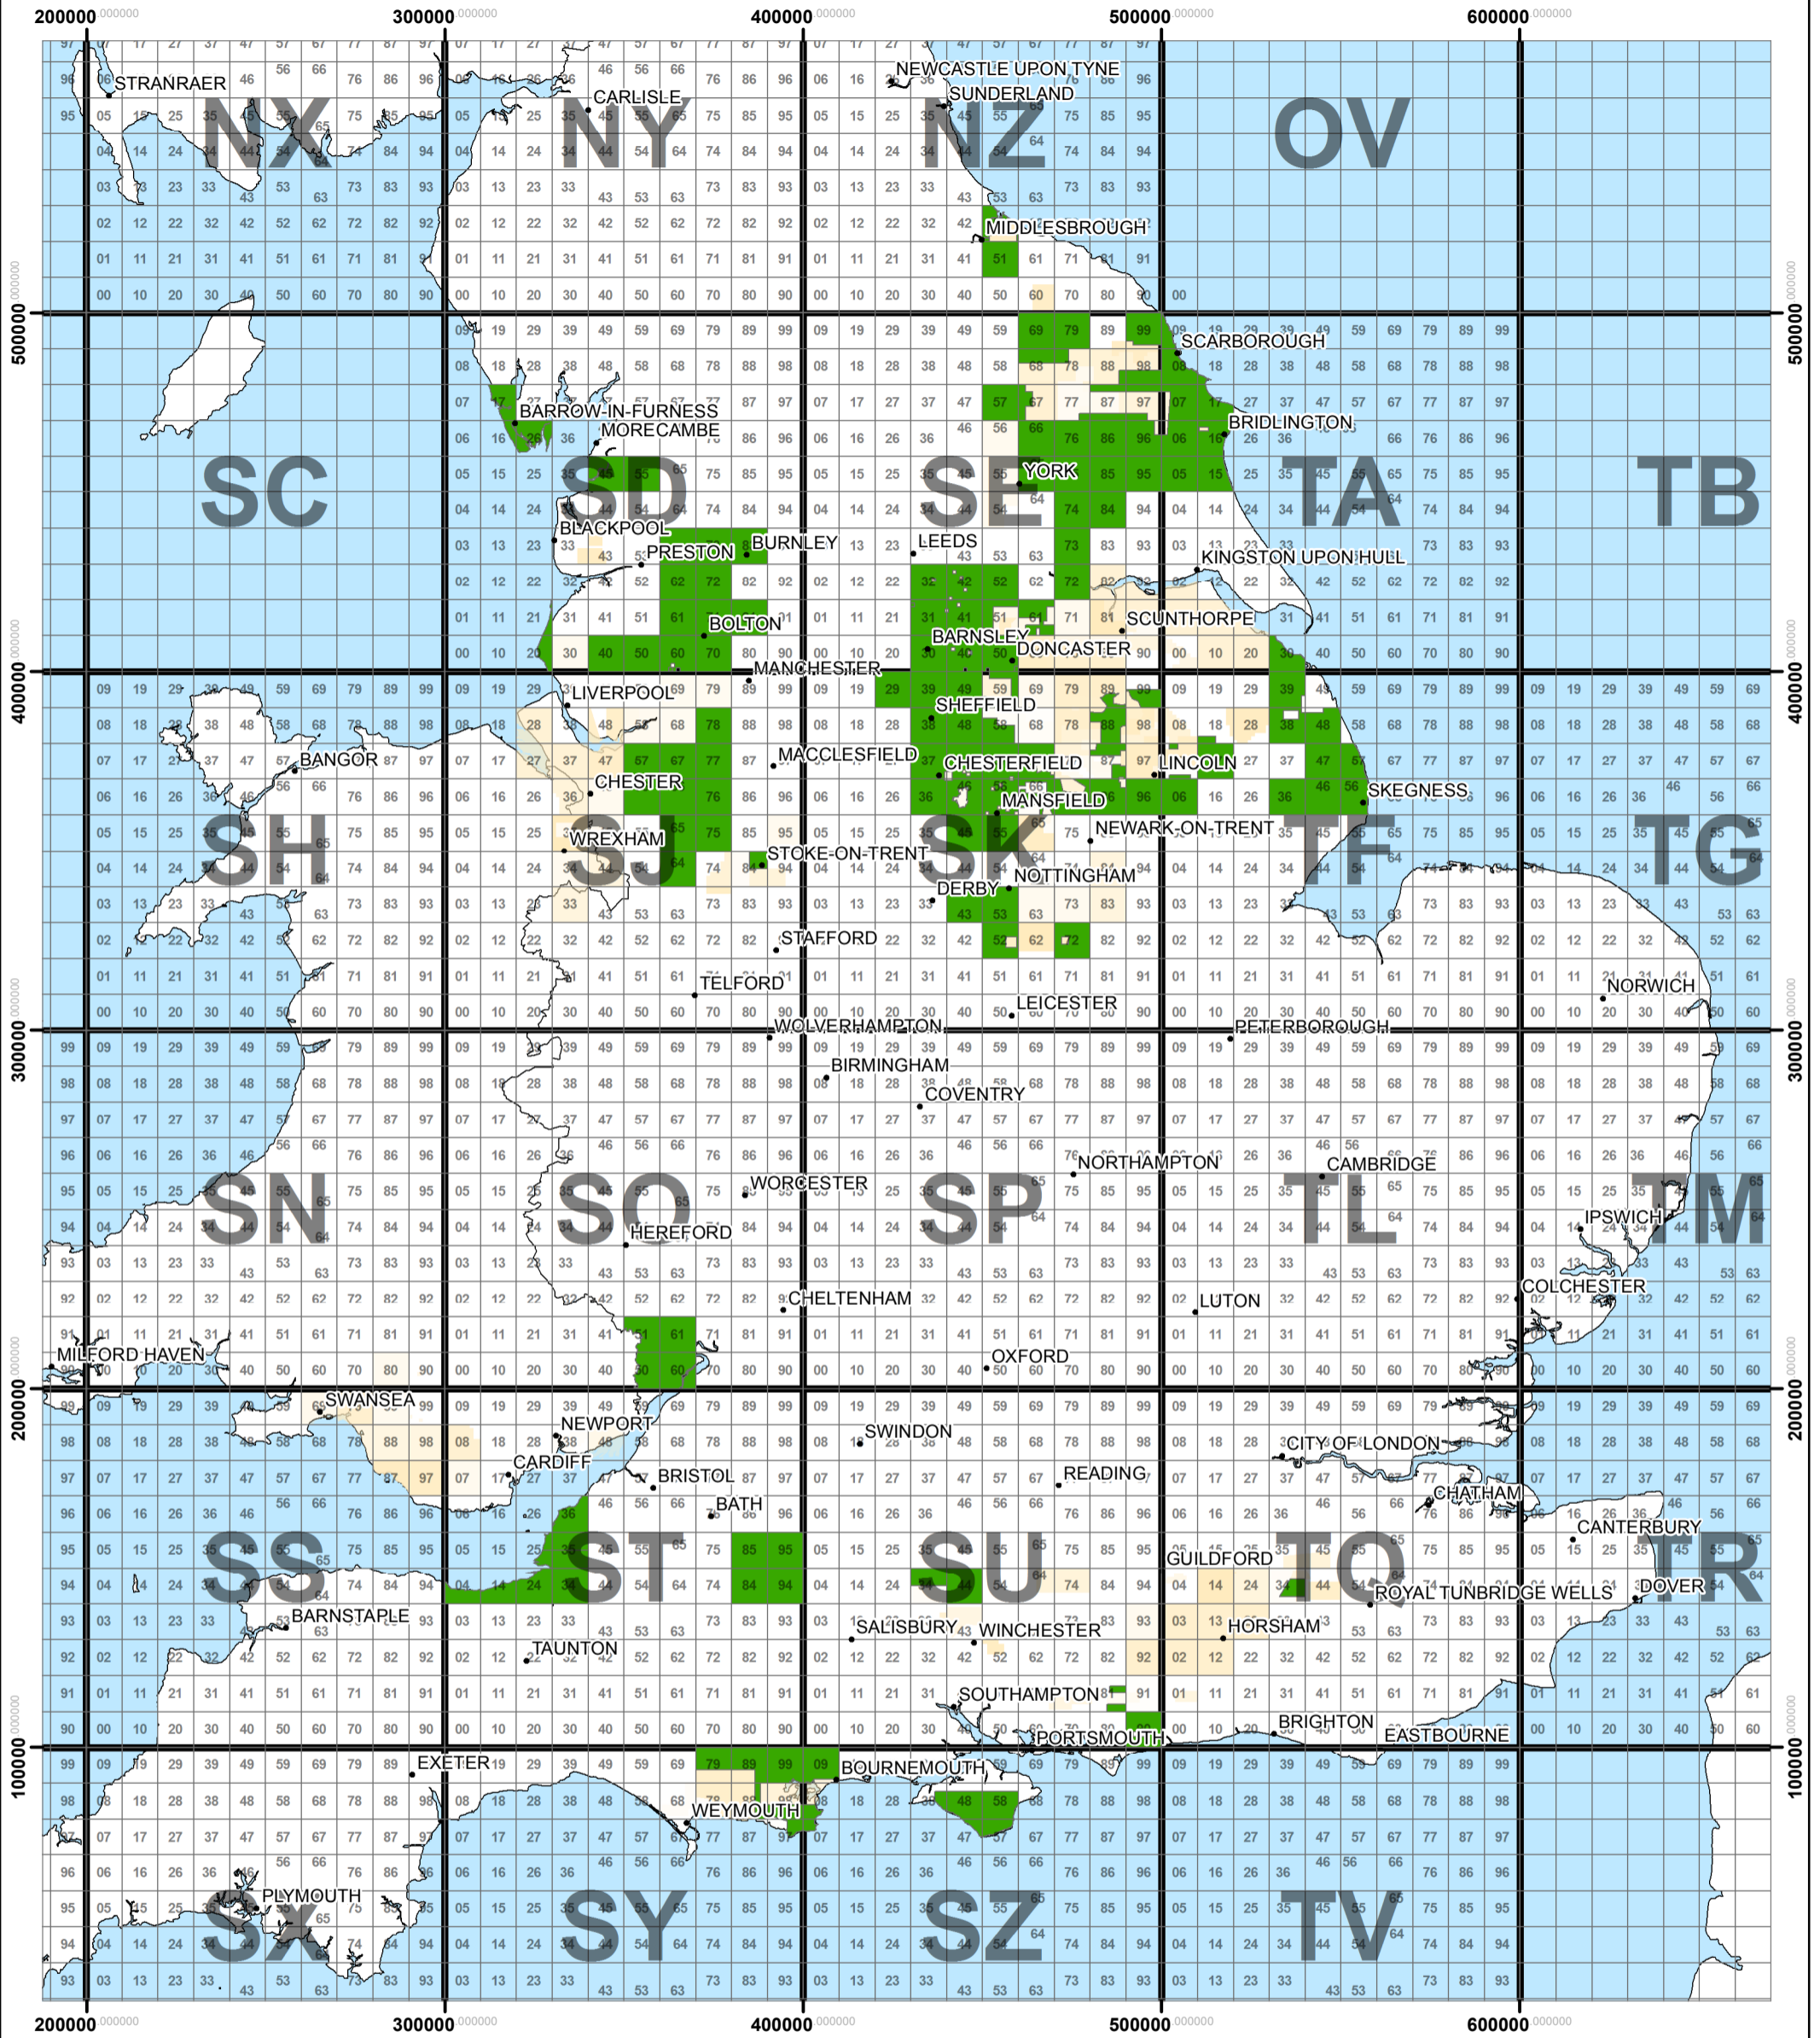

14th onshore oil and gas licensing round

Legend

- Major Cities & Towns
- Blocks offered under 14th Onshore Licensing Round
- Current Licensed Blocks
- British National Grid (10k)
- British National Grid (100k)

0 10 20 30 40 50 60 70 80 90 Miles

0 10 20 30 40 50 60 70 80 Kilometres

SCALE 1:1,800,000 OSGB36 - BNG

Updated: 07/12/2015

Contains data from Ordnance Survey.
 © Crown copyright 2015. You may re-use this information (not including logos) free of charge in any format or medium, under the terms of the Open Government Licence.
 To view this licence, visit <http://www.nationalarchives.gov.uk/doc/open-government-licence/version/3/> or write to the Information Policy Team, The National Archives, Kew, London TW9 4DU, or email: psi@nationalarchives.gsi.gov.uk.
 Any enquiries regarding this publication should be sent to us at oilandgaslicensing@oga.gsi.gov.uk.

Oil & Gas Authority